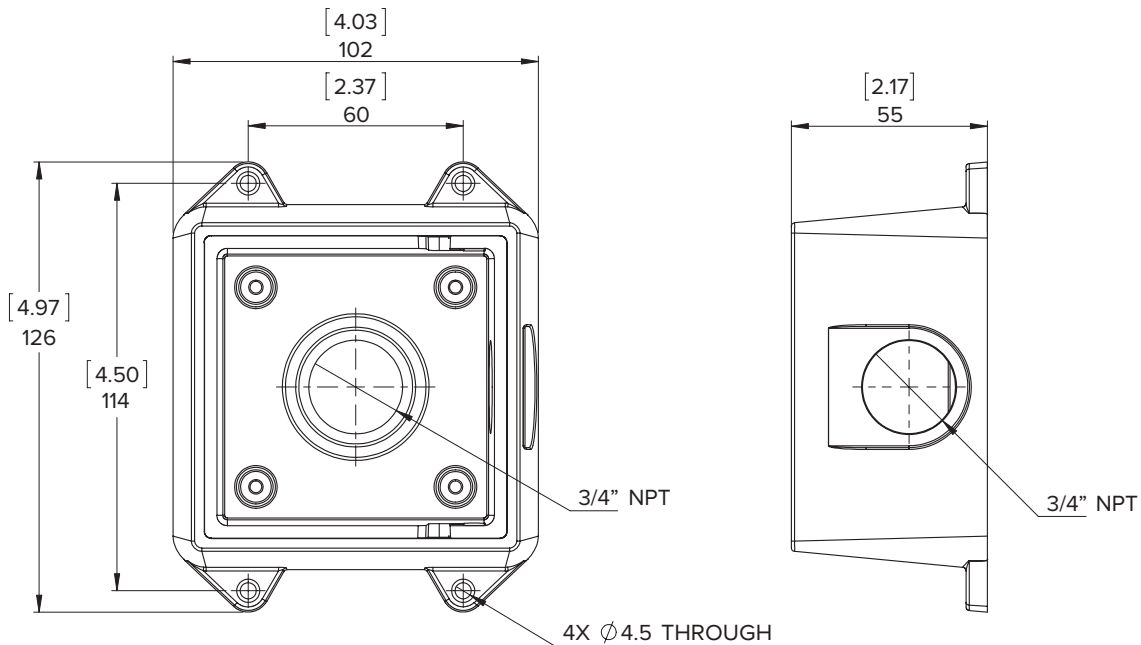

HD Bullet Camera Junction Box

ACCESSORIES

H4-BO-JBOX1	Junction box for the H4A-BO-IR HD Bullet Cameras	
	Weight: 0.59 kg (1.30 lbs)	Finish: Powder coated aluminum, RAL 9003
	<ul style="list-style-type: none"> • Low profile junction box specifically designed to fit with the HD Bullet Camera • Offers 2x 3/4" NPT cable entry holes for cable connections • Meets IP66 weather rating 	

[X.X]	INCHES
X	MM